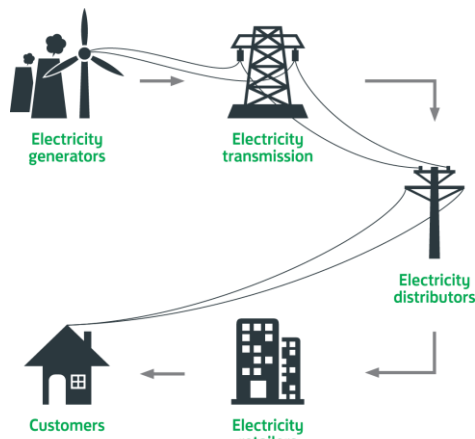

WHERE

- InterContinental Kansas City at the Plaza