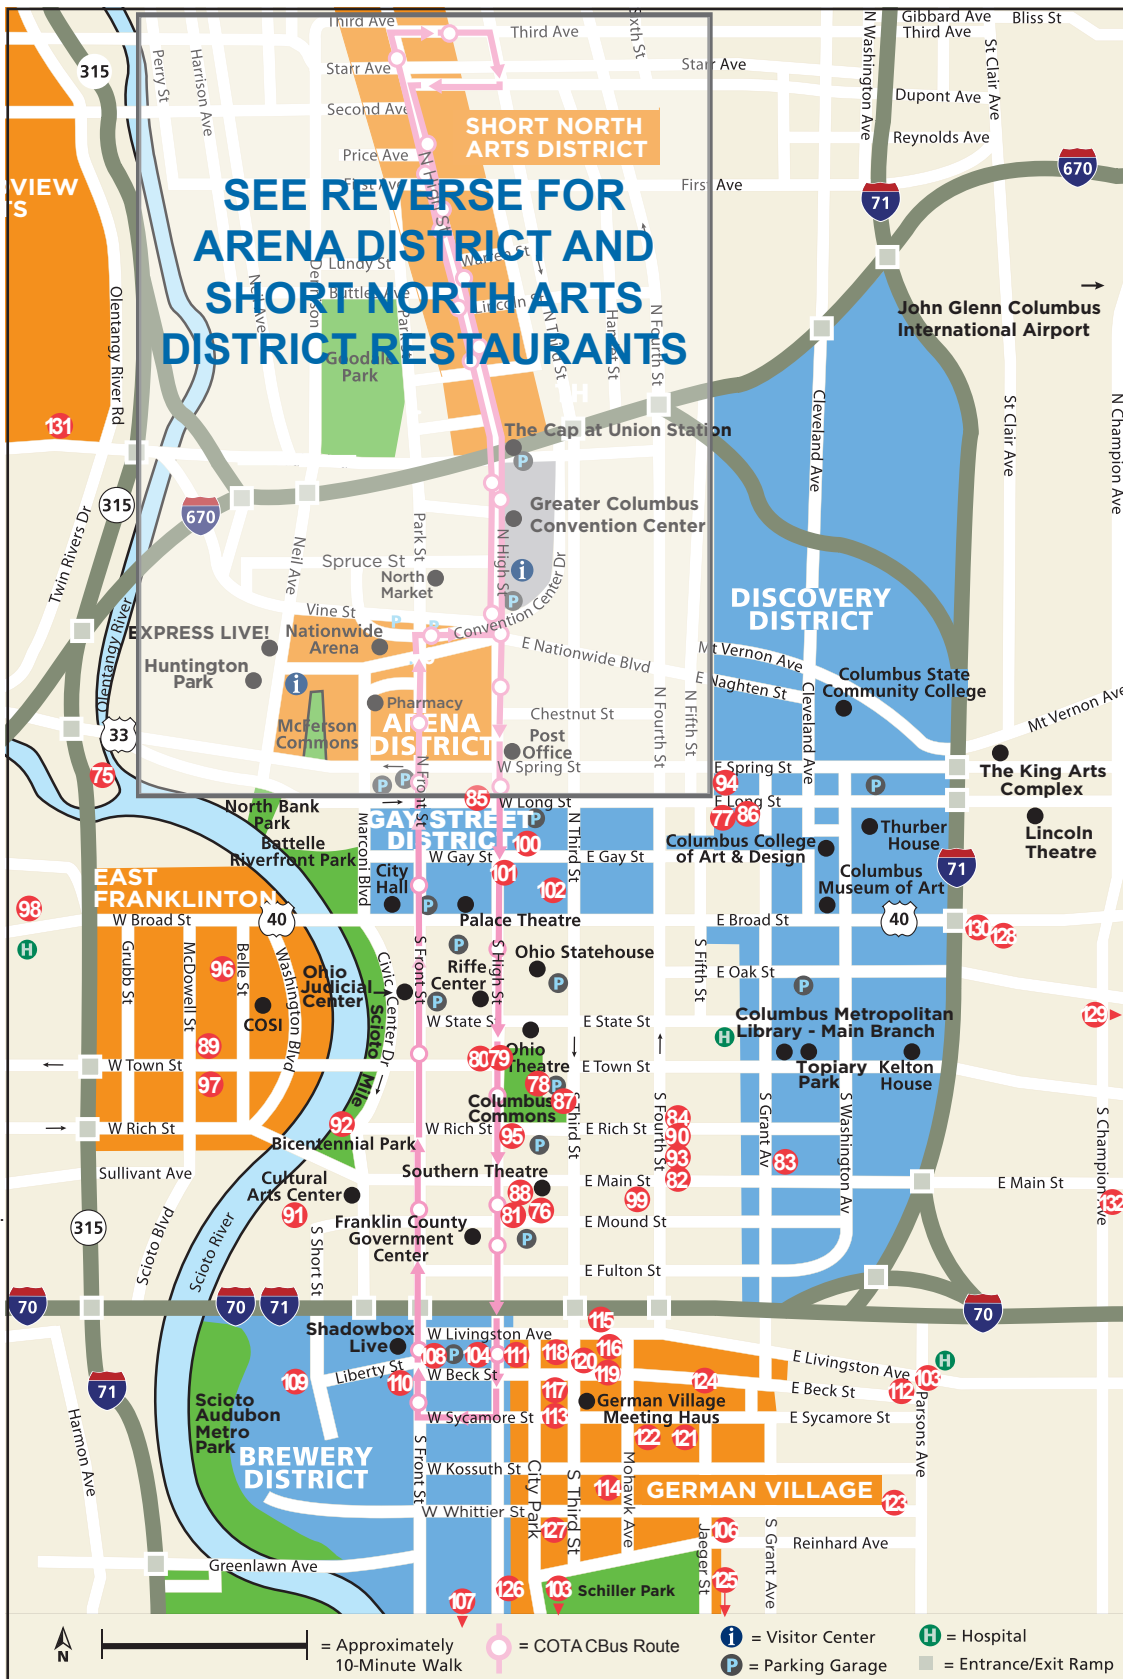

GAY STREET DISTRICT

100. **Café Brioso**, $, B L Closed Sun.
101. **Due Amici**, $$$, L D.
102. **Mitchell's Steakhouse**, $$$$, L D Sat.-Sun. dinner only.

GERMAN VILLAGE/ BREWERY DISTRICT

103. **Alchemy Juice Bar + Cafe**, $, B L D
104. **Arepazo**, $$, L D Closed Sun.
105. **Bake Me Happy**, $.
106. **Barcelona Restaurant**, $$$, L D Sat.-Sun. dinner only.
107. **Big Room Bar**, $$, L D Sat.-Sun brunch.
108. **Brick**, $$, L D Sat. dinner only. Closed Sun. and Mon.
109. **Columbus Brewing Company Restaurant**, $$, L D Sat. dinner only. Closed Sun.
110. **Claddagh Irish Pub**, $$, L D.
111. **Copious Columbus**, $$$, L D.
112. **The Crest Gastropub**, $$, L D. Sat-Sun. brunch
113. **Stauf's Coffee**, $, B L D.
114. **G. Michael's Italian-American Bistro & Bar**, $$$$, D.
115. **Harvest Pizzeria**, $$, L D Mon. dinner only. Closed Sun.
116. **Jeni's Splendid Ice Creams**, $.
117. **Juergen's German Village Bakery and Restaurant**, $, B L D Closed Mon.
118. **Katzinger's Delicatessen**, $, B L D.
119. **Lindey's**, $$$, L D.
120. **Pistacia Vera**, $, B L D Closed Mon.
121. **Schmidt's Restaurant und Sausage Haus**, $$, L D.
122. **Schmidt's Fudge Haus und Gifts**, $$.
123. **Skillet**, $$, L D Sat.-Sun. brunch. Closed Mon-Tues.
124. **The Sycamore**, $$$, L D Brunch Sat. Closed Sun.
125. **The Thurman Café**, $, L D.

126. **Valters at the Maennerchor**, $ L D, Sat.-Sun. brunch
  127. **Winan's Chocolates & Coffees**, $.
2. ### NEARBY
128. **The Angry Baker**, $, B L.
  129. **Black Creek Bistro**, $$$, L D Closed Sun.
  130. **Camelot Cellars**, $$, D, Closed Sun.-Mon.
  131. **Hofbrauhaus Columbus**, $$, L D.
  132. **The Top Steak House**, $$$$, D.

Average entrée price: $ = under $10
$$ = $10-$15, $$$ = $15-$20 $$$$ = $20+
B= breakfast; L= lunch; D= dinner

Columbus Coffee Trail stops indicated with ☑ (cbuscoffee.com).
Columbus Ale Trail stops indicated with 🍷 (cbusaletrail.com)

Updated August 18, 2016