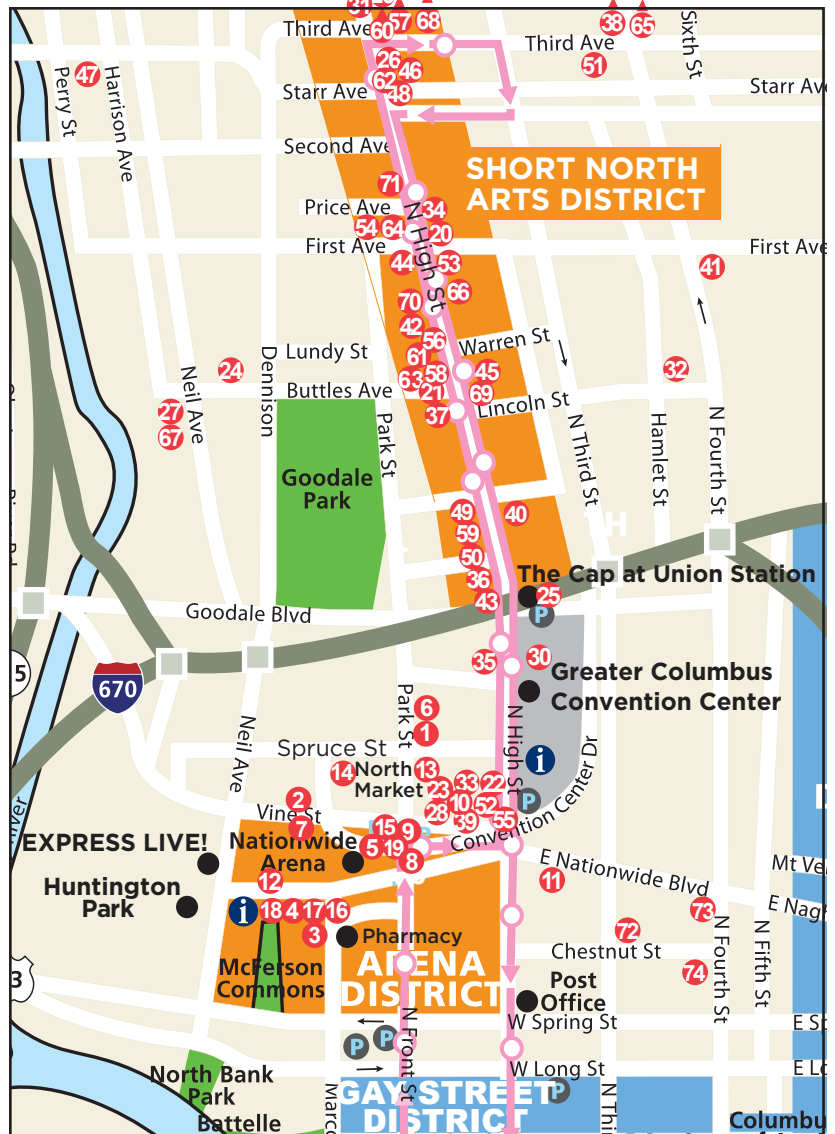

51. The Market Italian Village, $$, B L D.
52. Martini Modern Italian, $$$, D.
53. Melt Bar & Grilled, $$, L D.
54. Mission Coffee Company, $.
55. MMELO Boutique Confections, $ *Coming Soon*
56. Native Cold Pressed, $, B L D.
57. North High Brewing, $, L D.
58. One Line Coffee, $.
59. The Pearl, $$$, D Brunch Sat.-Sun.
60. Paulie Gee's Short North, $$, L D.
61. Philco Bar + Diner, $$, B L D.
62. Pies + Pints, $$, L D
63. Press Grill, $$, L D.
64. The Rossi Bar + Kitchen, $$$, D.
65. Seventh Son Brewing, $, Closed Mon.
66. Short North Pint House and Beer Garden, $$, D Sat.-Sun. lunch.
67. Spinelli's Deli, $, B L D.
68. Standard Hall, *Menu Coming Soon*
69. Union Cafe, $$, L D Brunch Sun.
70. Wine on High, $.
71. Zest Juice Co., $.

DOWNTOWN

72. OH Pizza and Brew, $$, L D.
73. Flatiron Bar & Diner, $, L D Sat. dinner only. Closed Sun.
74. Wolf's Ridge Brewing, $$$, B L D.

TELL US HOW COLUMBUS IS DOING

Take this 1-minute survey
MYCOLUMBUS EXPERIENCE.ORG