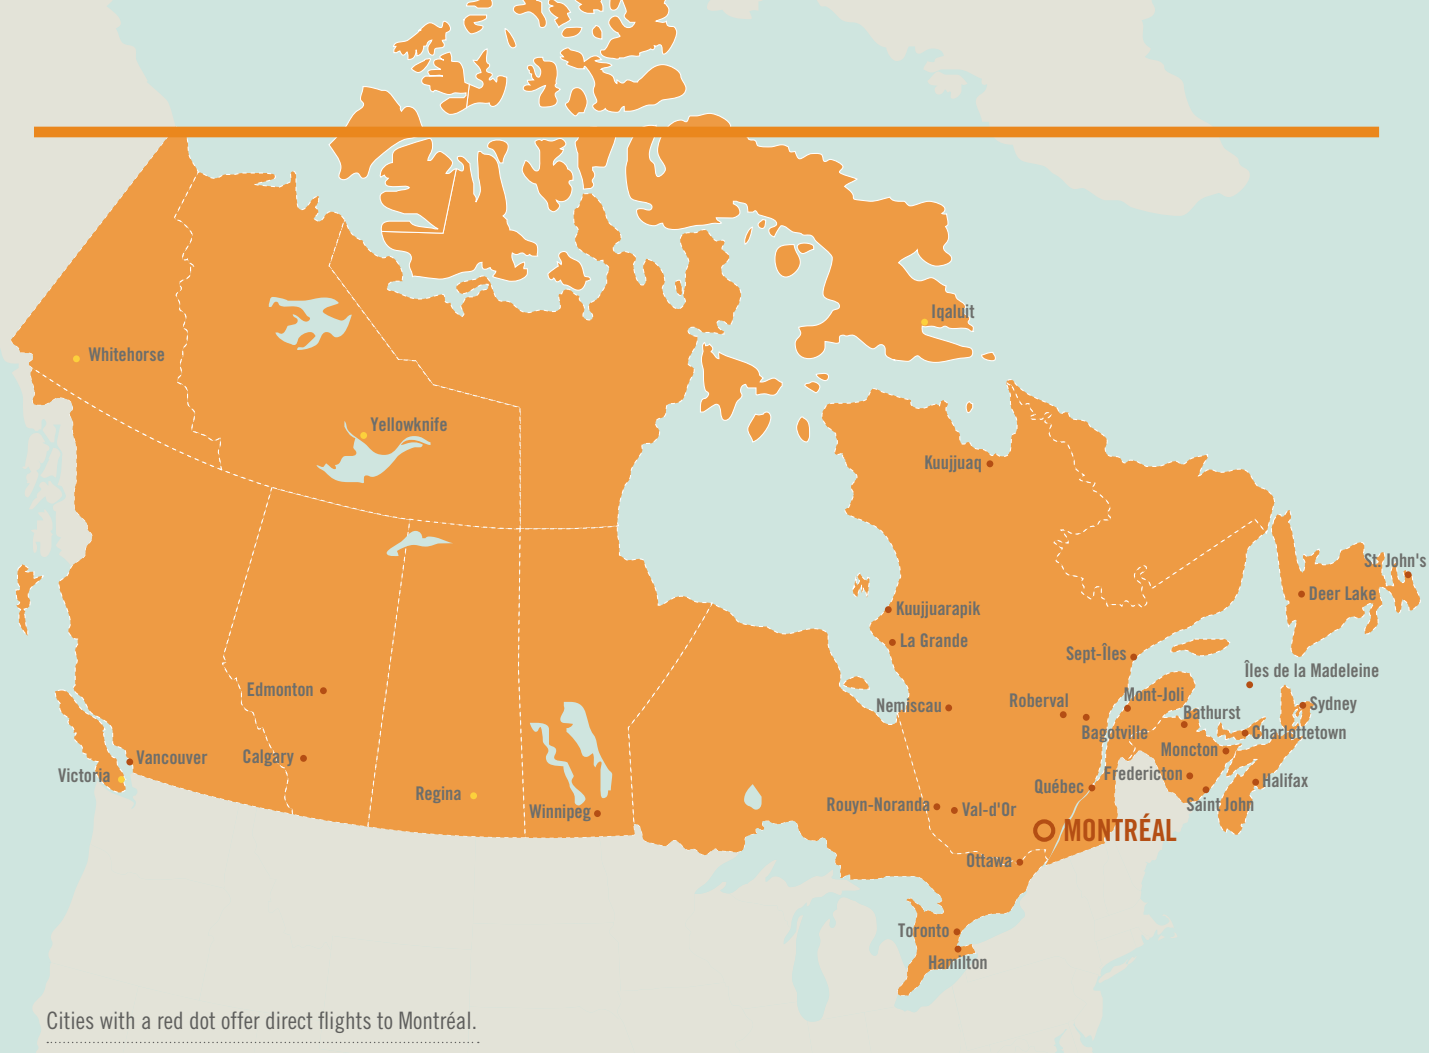

Cities with a red dot offer direct flights to Montréal.

Destination	Airport Code	Weekly Departures	Carrier	Flying Time
Bagotville, QC	YBG	26	Air Canada Jazz	1 h 10
Bathurst, NB	ZBF	13	Air Canada Jazz	1 h 42
Calgary, AB	YYC	48	Air Canada / WestJet	4 h 35
Charlottetown, PE	YYG	21	Air Canada Jazz	1 h 57
Deer Lake, NL	YDF	7	Air Canada	3 h 45
Edmonton, AB	YEG	19	Air Canada / WestJet	4 h 25
Fredericton, NB	YFC	21	Air Canada Jazz	1 h 29
Halifax, NS	YHZ	47	Air Canada / WestJet	1 h 30
Hamilton, ON	YHM	18	Air Canada Jazz	1 h 15
Îles de la Madeleine, QC	YGR	7	Air Canada Jazz	2 h 12
Kuujuaq, QC	YVP	7	First Air	2 h 15
Kuujuarapik, QC	YGW	6	Air Inuit	2 h 50
La Grande, QC	YGL	5	Air Inuit	2 h 30
Moncton, NB	YQM	28	Air Georgian / Air Canada Jazz	1 h 23
Mont-Joli, QC	YYY	7	Air Canada Jazz	1 h 30

Destination	Airport Code	Weekly Departures	Carrier	Flying Time
Nemiscau, QC	YNS	5	Air Creebec	3 h 00
Ottawa, ON	YOW	83	Air Canada / Air Canada Jazz	0 h 39
Québec, QC	YQB	136	Air Canada Jazz / Air Inuit	0 h 49
Roberval, QC	YRJ	6	Air Creebec	1 h 05
Rouyn-Noranda, QC	YUY	19	Air Canada Jazz	1 h 34
Saint John, NB	YSJ	21	Air Canada Jazz	1 h 37
Sept-Îles, QC	YZV	11	Provincial Airlines	2 h 00
St. John's, NF	YYT	20	Air Canada	2 h 20
Sydney, NS (CA)	YQY	7	Air Canada Jazz	1 h 30
Toronto (Pearson), ON	YYZ	227	Air Canada / WestJet / Sunwing Airlines	1 h 10
Toronto Island, ON	YTZ	51	Porter Airlines	1 h 10
Val-d'Or, QC	YVO	20	Air Canada Jazz / Air Creebec	1 h 21
Vancouver, BC	YVR	47	Air Canada / WestJet	5 h 27
Winnipeg, MB	YWG	27	Air Canada / WestJet	3 h 00